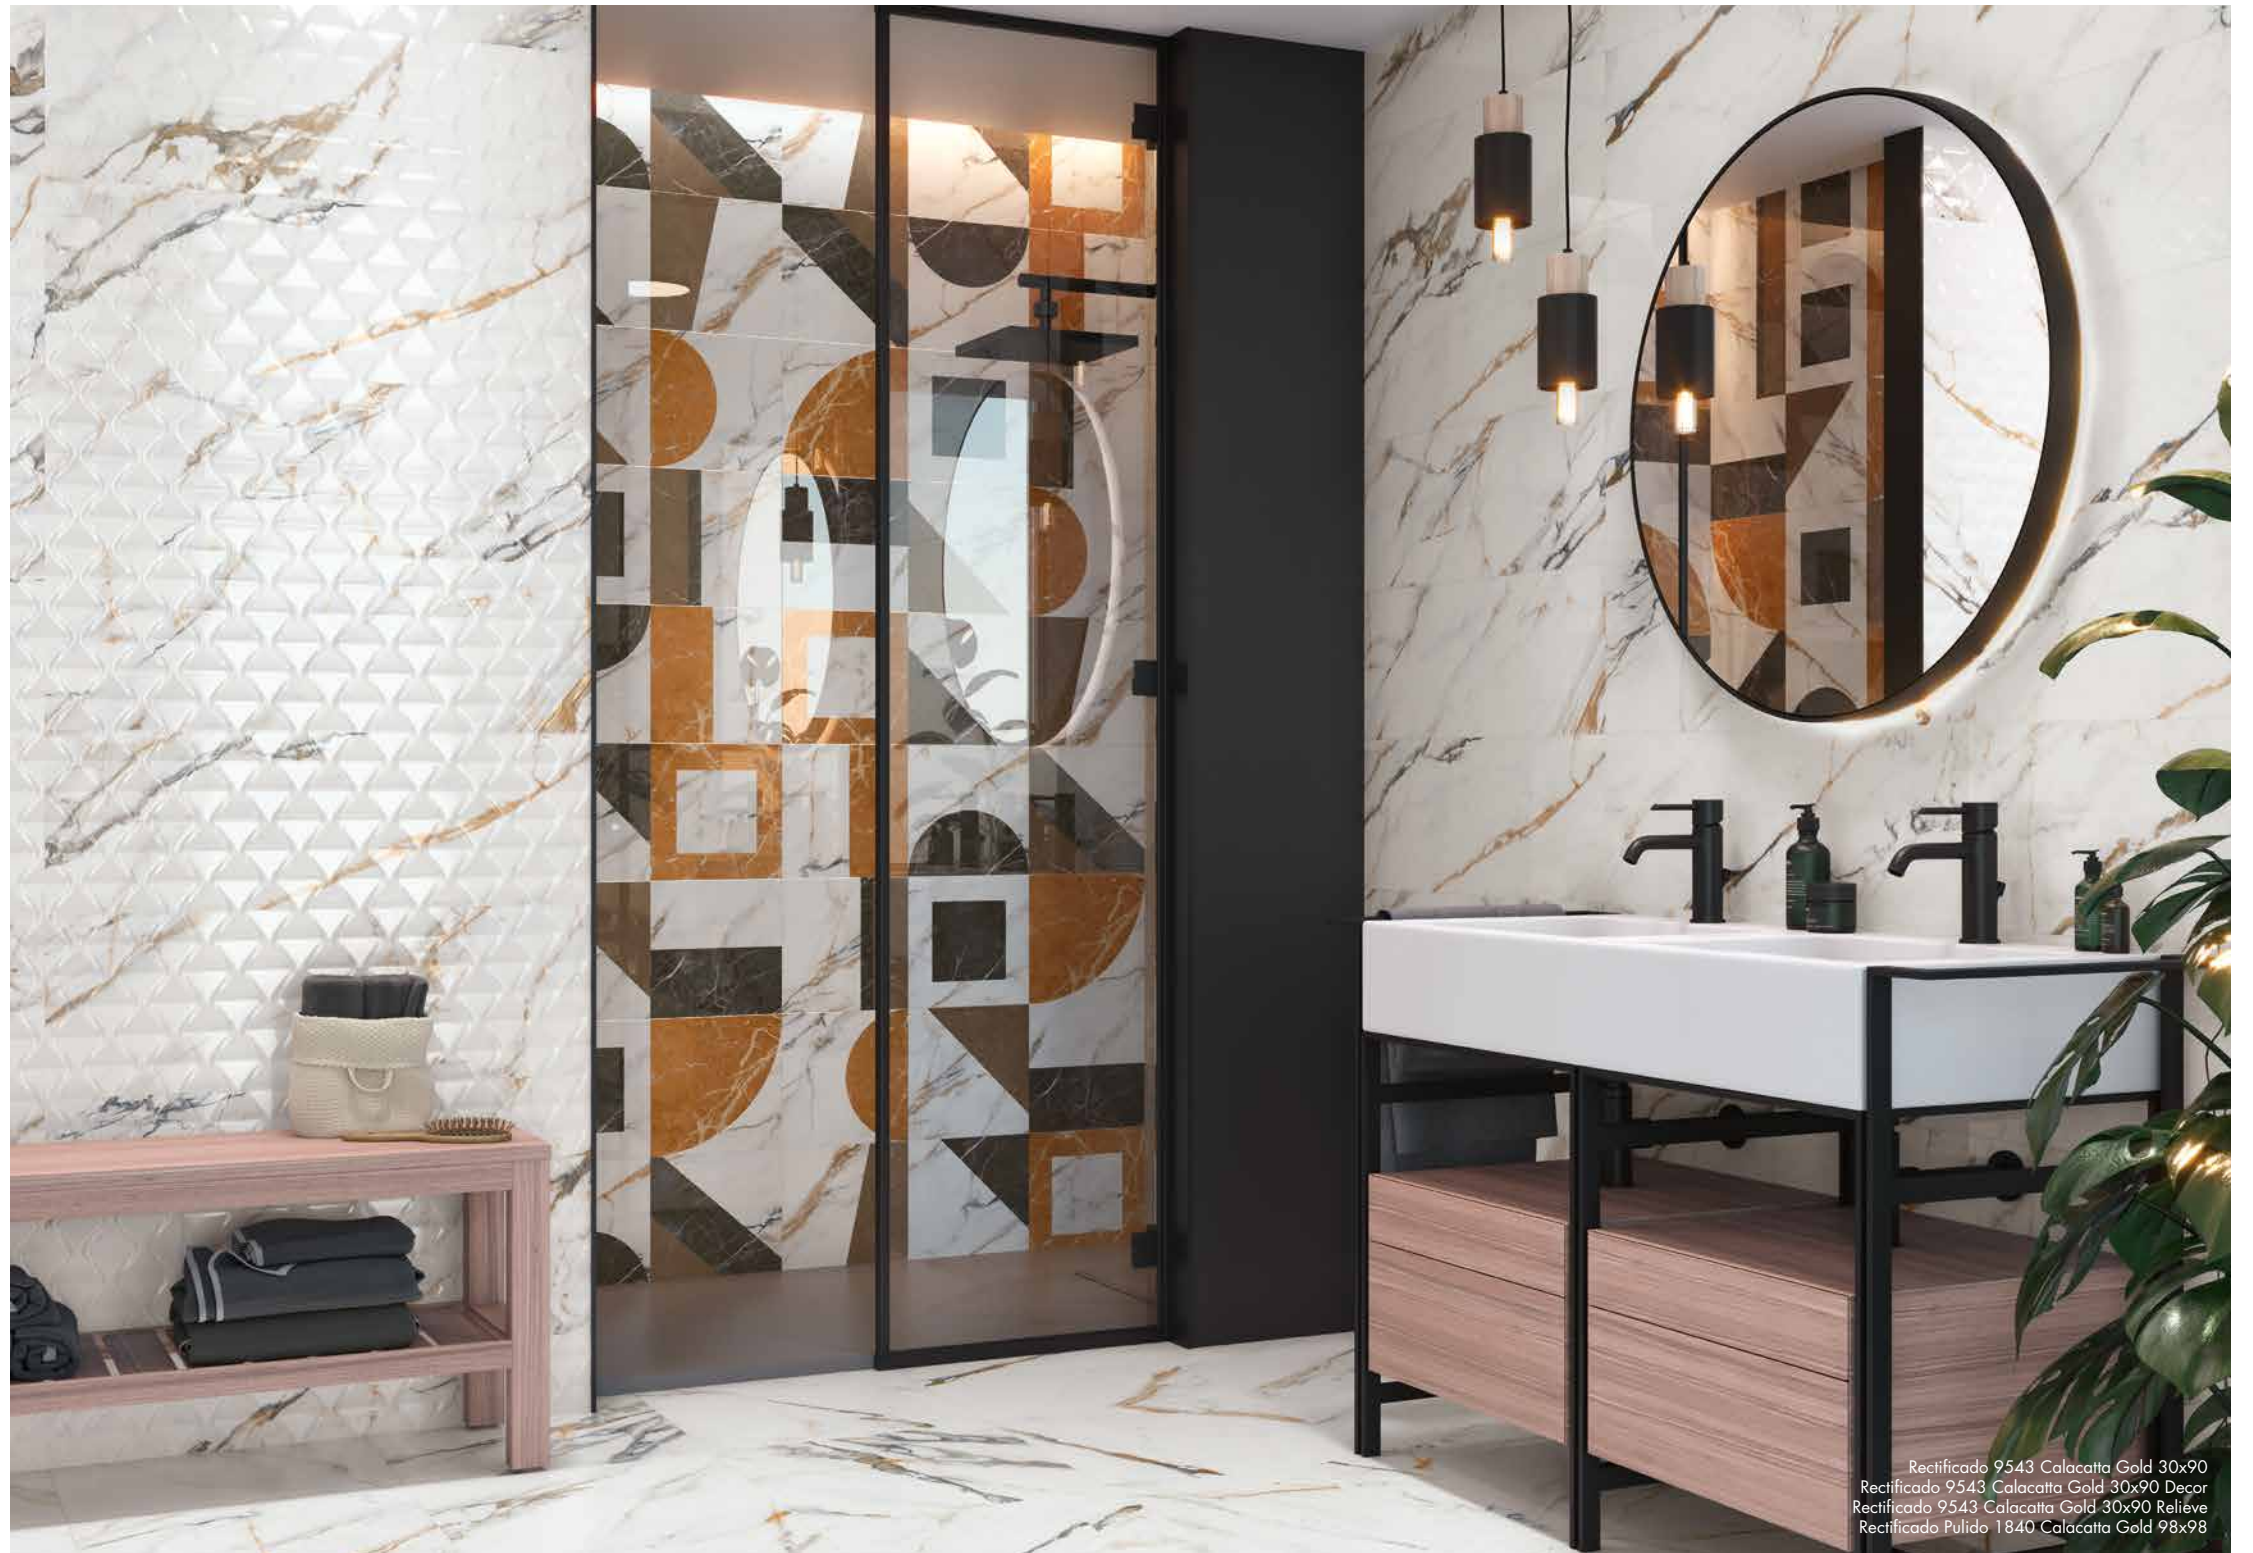

Firenze

9543 WALL TILES - REVESTIMIENTO
WHITE BODY TILE. 12"x36"
PASTA BLANCA. 30x90 CM

Special pieces and packing are available the page 160
Piezas especiales y packing están disponibles en la página 160

Rectificado 9543 Calacatta Gold 30x90
Rectificado 9543 Calacatta Gold 30x90 Decor
Rectificado 9543 Calacatta Gold 30x90 Relieve
Rectificado Pulido 1840 Calacatta Gold 98x98